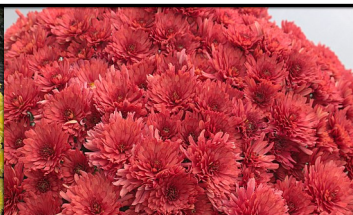

We look forward to the opportunity to partner with your organization.

Thank you,

Claussen's Florist, Greenhouse & Perennial Farm

Fall EXAMPLE

Email: Mike @clausses.com for accurate price list & prices.

| <u>Chrysanthemum's:</u> | <u>Suggested Sell Price:</u> |
|--|-------------------------------------|
| 4.5" Chrysanthemum Colors: Bronze, Red, Purple, Yellow, White | \$7.00 each |
| 8" Chrysanthemum Colors: Bronze, Red, Purple, Yellow, White | \$10.00 each |
| 10" Chrysanthemum Hanging Basket Colors: Bronze, Red, Purple, Yellow | \$20.00 each |