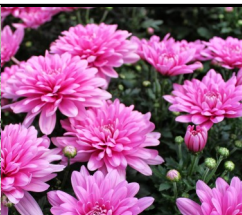

We look forward to the opportunity to partner with your organization.

Thank you,

Claussen's Florist, Greenhouse & Perennial Farm

Fall EXAMPLE

Email: Mike @clausses.com for accurate price list & prices.

| <u>Chrysanthemum's:</u> | <u>Suggested Sell Price:</u> |
|--|-------------------------------------|
| 4.5" Chrysanthemum Colors: Bronze, Red, Purple, Yellow, White | \$7.00 each |
| 8" Chrysanthemum Colors: Bronze, Red, Purple, Yellow, White | \$10.00 each |
| 10" Chrysanthemum Hanging Basket Colors: Bronze, Red, Purple, Yellow | \$20.00 each |