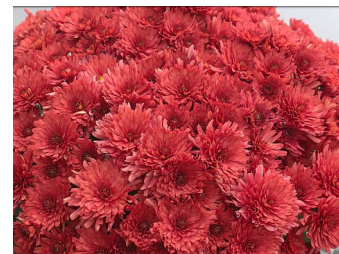

Examples of plants:

ASTER

CABBAGE / KALE

CHRYSANTHEMUM

**Chrysanthemums are shipped with color cracking through, not in full color. Tags are located in each pot to identity the variety & color.*

**A Shipping & Handling fee applies to all delivered orders. Please contact Mike for rates.*